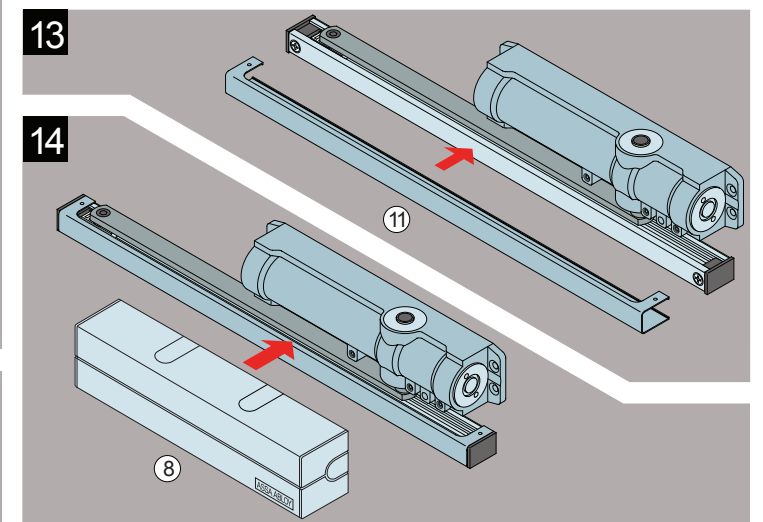

DC340/DC340DA Installation Instructions

ASSA ABLOY

DC340+ G193/G195

CE	Abloy Oy PO Box 108 80101 Joensuu, Finland	04
0432-CPD-0047	EN 1154:1996+A1:2002	4 8 4 1 1 3
Dangerous substances: None		

DC340DA+ G193/G195

CE	Abloy Oy PO Box 108 80101 Joensuu, Finland	13
1162-CPR-0647	EN 1154:1996+A1:2002+AC:2006	4 8 4 2 1 1 3
Dangerous substances: None		

ASSA ABLOY is the global leader in door opening solutions, dedicated to satisfying end-user needs for security, safety and convenience.

ASSA ABLOY

Abloy Oy
P.O.Box 108
80101 Joensuu
FINLAND
Tel.: +358-20 599 2501
Fax: +358-20 599 2209

www.assaabloy.com