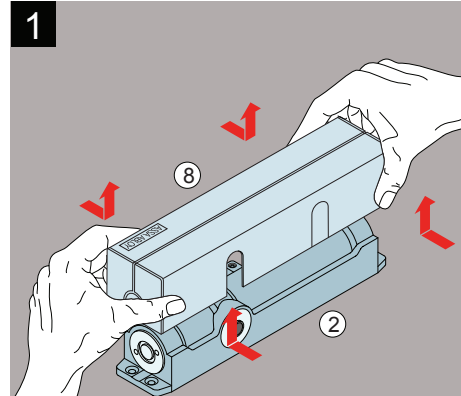

DC340/DC340DA Installation Instructions

ASSA ABLOY

DC340+ G193/G195

CE	Abloy Oy PO Box 108 80101 Joensuu, Finland	04
0432-CPD-0047	EN 1154:1996+A1:2002	4 8 4 1 1 3
Dangerous substances: None		

DC340DA+ G193/G195

CE	Abloy Oy PO Box 108 80101 Joensuu, Finland	13
1162-CPR-0647	EN 1154:1996+A1:2002+AC:2006	4 8 4 2 1 1 3
Dangerous substances: None		

ASSA ABLOY is the global leader in door opening solutions, dedicated to satisfying end-user needs for security, safety and convenience.

ASSA ABLOY

Abloy Oy
P.O.Box 108
80101 Joensuu
FINLAND
Tel.: +358-20 599 2501
Fax: +358-20 599 2209

www.assaabloy.com