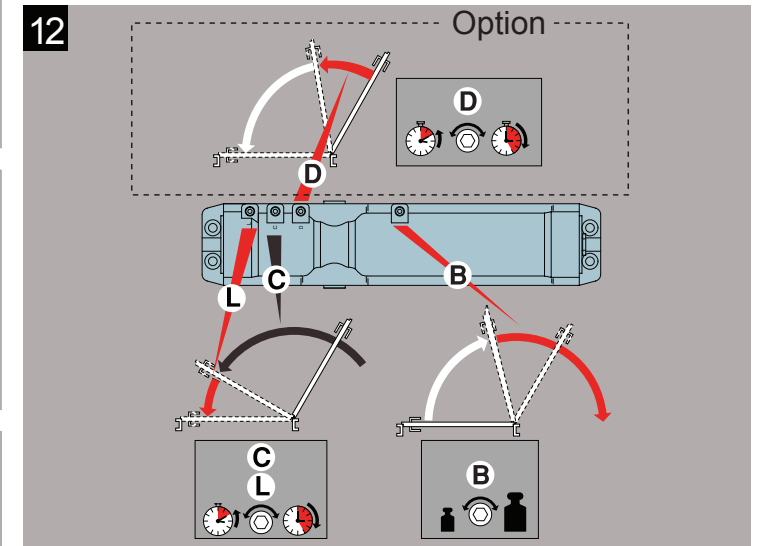

DC340/DC340DA Installation Instructions

ASSA ABLOY

DC340+ G193/G195

CE	Abloy Oy PO Box 108 80101 Joensuu, Finland	04
0432-CPD-0047	EN 1154:1996+A1:2002	4 8 4 1 1 3
Dangerous substances: None		

DC340DA+ G193/G195

CE	Abloy Oy PO Box 108 80101 Joensuu, Finland	13
1162-CPR-0647	EN 1154:1996+A1:2002+AC:2006	4 8 4 2 1 1 3
Dangerous substances: None		

ASSA ABLOY is the global leader in door opening solutions, dedicated to satisfying end-user needs for security, safety and convenience.

ASSA ABLOY

Abloy Oy
P.O.Box 108
80101 Joensuu
FINLAND
Tel.: +358-20 599 2501
Fax: +358-20 599 2209

www.assaabloy.com