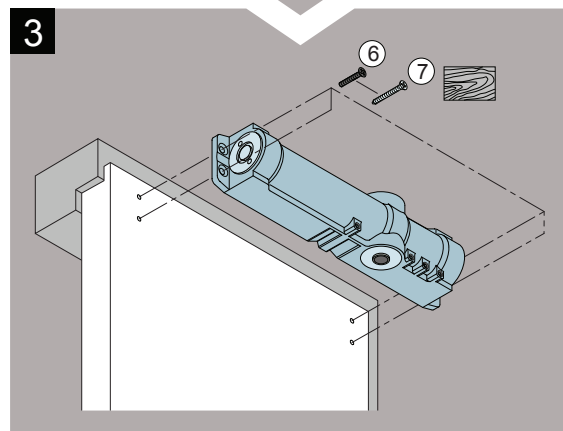

DC340/DC340DA Installation Instructions

ASSA ABLOY

DC340+ G193/G195

CE	Abloy Oy PO Box 108 80101 Joensuu, Finland	04
0432-CPD-0047	EN 1154:1996+A1:2002	4 8 4 1 1 3
Dangerous substances: None		

DC340DA+ G193/G195

CE	Abloy Oy PO Box 108 80101 Joensuu, Finland	13
1162-CPR-0647	EN 1154:1996+A1:2002+AC:2006	4 8 4 2 1 1 3
Dangerous substances: None		

ASSA ABLOY is the global leader in door opening solutions, dedicated to satisfying end-user needs for security, safety and convenience.

ASSA ABLOY

Abloy Oy
P.O.Box 108
80101 Joensuu
FINLAND
Tel.: +358-20 599 2501
Fax: +358-20 599 2209

www.assaabloy.com