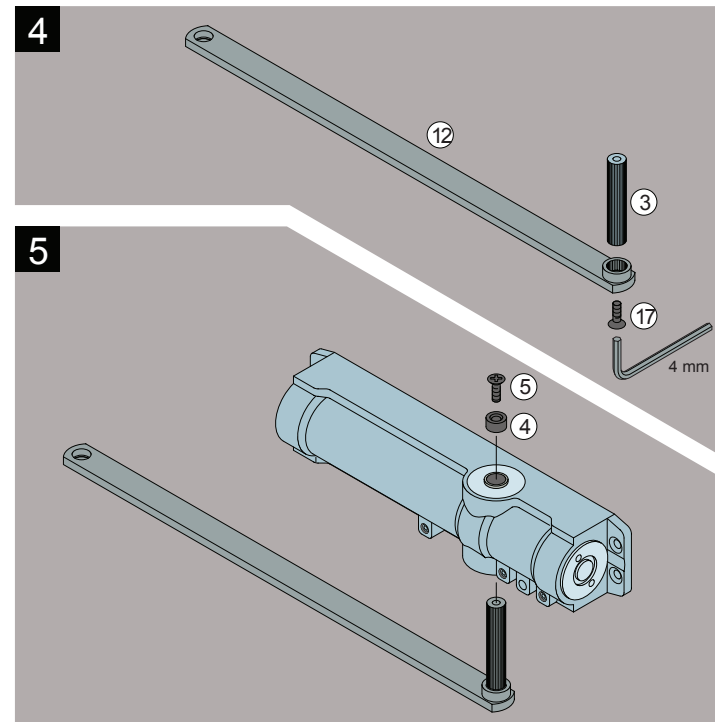

DC340/DC340DA Installation Instructions

ASSA ABLOY

DC340+ G193/G195

CE	Abloy Oy PO Box 108 80101 Joensuu, Finland	04
0432-CPD-0047	EN 1154:1996+A1:2002	4 8 4 1 1 3
Dangerous substances: None		

DC340DA+ G193/G195

CE	Abloy Oy PO Box 108 80101 Joensuu, Finland	13
1162-CPR-0647	EN 1154:1996+A1:2002+AC:2006	4 8 4 2 1 1 3
Dangerous substances: None		

ASSA ABLOY is the global leader in door opening solutions, dedicated to satisfying end-user needs for security, safety and convenience.

ASSA ABLOY

Abloy Oy
P.O.Box 108
80101 Joensuu
FINLAND
Tel.: +358-20 599 2501
Fax: +358-20 599 2209

www.assaabloy.com