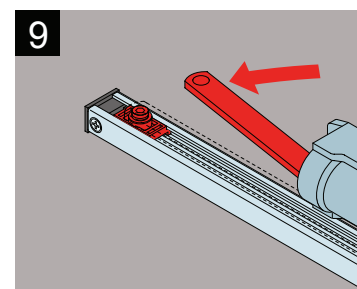

DC340/DC340DA Installation Instructions

ASSA ABLOY

DC340+ G193/G195

CE	Abloy Oy PO Box 108 80101 Joensuu, Finland	04
0432-CPD-0047	EN 1154:1996+A1:2002	4 8 4 1 1 3
Dangerous substances: None		

DC340DA+ G193/G195

CE	Abloy Oy PO Box 108 80101 Joensuu, Finland	13
1162-CPR-0647	EN 1154:1996+A1:2002+AC:2006	4 8 4 2 1 1 3
Dangerous substances: None		

ASSA ABLOY is the global leader in door opening solutions, dedicated to satisfying end-user needs for security, safety and convenience.

ASSA ABLOY

Abloy Oy
P.O.Box 108
80101 Joensuu
FINLAND
Tel.: +358-20 599 2501
Fax: +358-20 599 2209

www.assaabloy.com