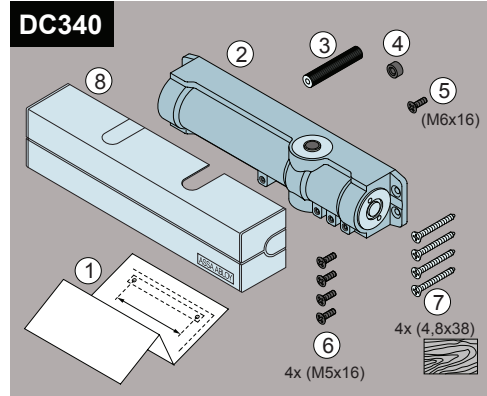

DC340/DC340DA Installation Instructions

ASSA ABLOY

DC340+ G193/G195

CE	Abloy Oy PO Box 108 80101 Joensuu, Finland	04
0432-CPD-0047	EN 1154:1996+A1:2002	4 8 4 1 1 3
Dangerous substances: None		

DC340DA+ G193/G195

CE	Abloy Oy PO Box 108 80101 Joensuu, Finland	13
1162-CPR-0647	EN 1154:1996+A1:2002+AC:2006	4 8 4 2 1 1 3
Dangerous substances: None		

ASSA ABLOY is the global leader in door opening solutions, dedicated to satisfying end-user needs for security, safety and convenience.

ASSA ABLOY

Abloy Oy
P.O.Box 108
80101 Joensuu
FINLAND
Tel.: +358-20 599 2501
Fax: +358-20 599 2209

www.assaabloy.com