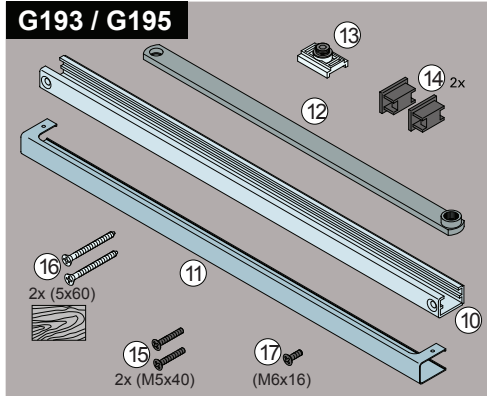

DC340/DC340DA Installation Instructions

ASSA ABLOY

DC340+ G193/G195

CE	Abloy Oy PO Box 108 80101 Joensuu, Finland	04
0432-CPD-0047	EN 1154:1996+A1:2002	4 8 4 1 1 3
Dangerous substances: None		

DC340DA+ G193/G195

CE	Abloy Oy PO Box 108 80101 Joensuu, Finland	13
1162-CPR-0647	EN 1154:1996+A1:2002+AC:2006	4 8 4 2 1 1 3
Dangerous substances: None		

ASSA ABLOY is the global leader in door opening solutions, dedicated to satisfying end-user needs for security, safety and convenience.

ASSA ABLOY

Abloy Oy
P.O.Box 108
80101 Joensuu
FINLAND
Tel.: +358-20 599 2501
Fax: +358-20 599 2209

www.assaabloy.com