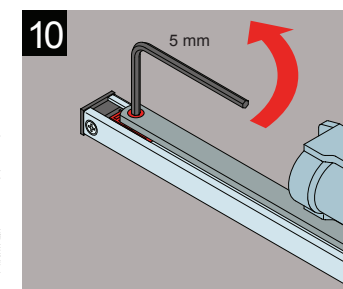

DC340/DC340DA Installation Instructions

ASSA ABLOY

DC340+ G193/G195

CE	Abloy Oy PO Box 108 80101 Joensuu, Finland	04
0432-CPD-0047	EN 1154:1996+A1:2002	4 8 4 1 1 3
Dangerous substances: None		

DC340DA+ G193/G195

CE	Abloy Oy PO Box 108 80101 Joensuu, Finland	13
1162-CPR-0647	EN 1154:1996+A1:2002+AC:2006	4 8 4 2 1 1 3
Dangerous substances: None		

ASSA ABLOY is the global leader in door opening solutions, dedicated to satisfying end-user needs for security, safety and convenience.

ASSA ABLOY

Abloy Oy
P.O.Box 108
80101 Joensuu
FINLAND
Tel.: +358-20 599 2501
Fax: +358-20 599 2209

www.assaabloy.com