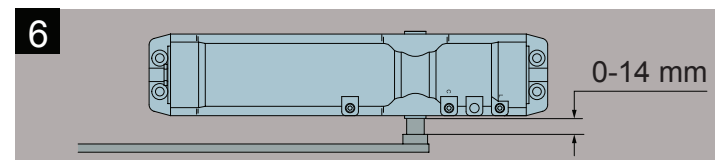

DC340/DC340DA Installation Instructions

ASSA ABLOY

DC340+ G193/G195

CE	Abloy Oy PO Box 108 80101 Joensuu, Finland	04
0432-CPD-0047	EN 1154:1996+A1:2002	4 8 4 1 1 3
Dangerous substances: None		

DC340DA+ G193/G195

CE	Abloy Oy PO Box 108 80101 Joensuu, Finland	13
1162-CPR-0647	EN 1154:1996+A1:2002+AC:2006	4 8 4 2 1 1 3
Dangerous substances: None		

ASSA ABLOY is the global leader in door opening solutions, dedicated to satisfying end-user needs for security, safety and convenience.

ASSA ABLOY

Abloy Oy
P.O.Box 108
80101 Joensuu
FINLAND
Tel.: +358-20 599 2501
Fax: +358-20 599 2209

www.assaabloy.com