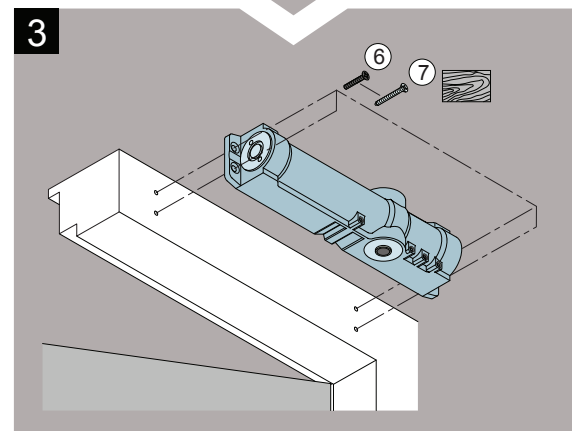

DC340/DC340DA Installation Instructions

ASSA ABLOY

DC340+ G193/G195

CE	Abloy Oy PO Box 108 80101 Joensuu, Finland	04
0432-CPD-0047	EN 1154:1996+A1:2002	4 8 4 1 1 3
Dangerous substances: None		

DC340DA+ G193/G195

CE	Abloy Oy PO Box 108 80101 Joensuu, Finland	13
1162-CPR-0647	EN 1154:1996+A1:2002+AC:2006	4 8 4 2 1 1 3
Dangerous substances: None		

ASSA ABLOY is the global leader in door opening solutions, dedicated to satisfying end-user needs for security, safety and convenience.

ASSA ABLOY

Abloy Oy
P.O.Box 108
80101 Joensuu
FINLAND
Tel.: +358-20 599 2501
Fax: +358-20 599 2209

www.assaabloy.com