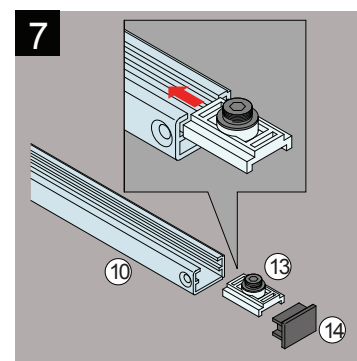

DC340/DC340DA Installation Instructions

ASSA ABLOY

DC340+ G193/G195

CE	Abloy Oy PO Box 108 80101 Joensuu, Finland	04
0432-CPD-0047	EN 1154:1996+A1:2002	4 8 4 1 1 3
Dangerous substances: None		

DC340DA+ G193/G195

CE	Abloy Oy PO Box 108 80101 Joensuu, Finland	13
1162-CPR-0647	EN 1154:1996+A1:2002+AC:2006	4 8 4 2 1 1 3
Dangerous substances: None		

ASSA ABLOY is the global leader in door opening solutions, dedicated to satisfying end-user needs for security, safety and convenience.

ASSA ABLOY

Abloy Oy
P.O.Box 108
80101 Joensuu
FINLAND
Tel.: +358-20 599 2501
Fax: +358-20 599 2209

www.assaabloy.com