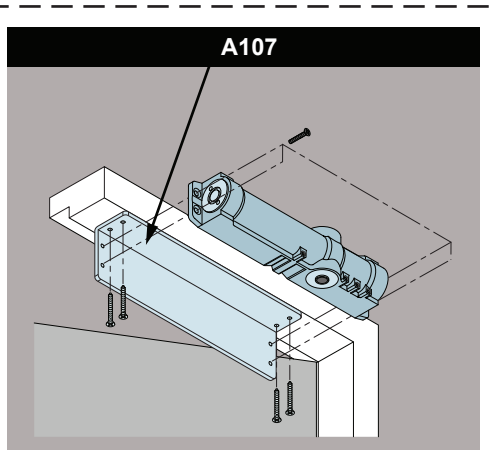

DC340/DC340DA Installation Instructions

ASSA ABLOY

DC340+ G193/G195

CE	Abloy Oy PO Box 108 80101 Joensuu, Finland	04
0432-CPD-0047	EN 1154:1996+A1:2002	4 8 4 1 1 3
Dangerous substances: None		

DC340DA+ G193/G195

CE	Abloy Oy PO Box 108 80101 Joensuu, Finland	13
1162-CPR-0647	EN 1154:1996+A1:2002+AC:2006	4 8 4 2 1 1 3
Dangerous substances: None		

ASSA ABLOY is the global leader in door opening solutions, dedicated to satisfying end-user needs for security, safety and convenience.

ASSA ABLOY

Abloy Oy
P.O.Box 108
80101 Joensuu
FINLAND
Tel.: +358-20 599 2501
Fax: +358-20 599 2209

www.assaabloy.com