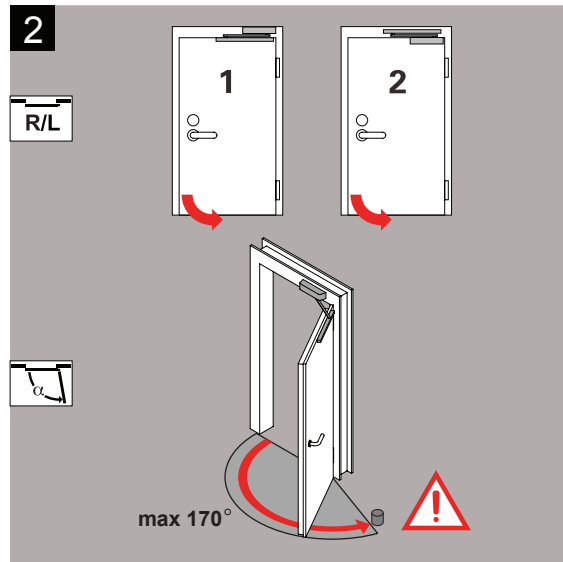

DC340/DC340DA Installation Instructions

ASSA ABLOY

DC340+ G193/G195

CE	Abloy Oy PO Box 108 80101 Joensuu, Finland	04
0432-CPD-0047	EN 1154:1996+A1:2002	4 8 4 1 1 3
Dangerous substances: None		

DC340DA+ G193/G195

CE	Abloy Oy PO Box 108 80101 Joensuu, Finland	13
1162-CPR-0647	EN 1154:1996+A1:2002+AC:2006	4 8 4 2 1 1 3
Dangerous substances: None		

ASSA ABLOY is the global leader in door opening solutions, dedicated to satisfying end-user needs for security, safety and convenience.

ASSA ABLOY

Abloy Oy
P.O.Box 108
80101 Joensuu
FINLAND
Tel.: +358-20 599 2501
Fax: +358-20 599 2209

www.assaabloy.com