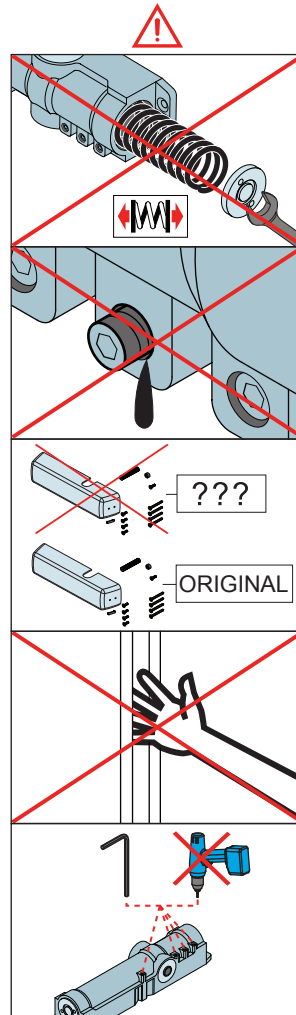

DC340/DC340DA Installation Instructions

ASSA ABLOY

DC340+ G193/G195

CE	Abloy Oy PO Box 108 80101 Joensuu, Finland	04
0432-CPD-0047	EN 1154:1996+A1:2002	4 8 4 1 1 3
Dangerous substances: None		

DC340DA+ G193/G195

CE	Abloy Oy PO Box 108 80101 Joensuu, Finland	13
1162-CPR-0647	EN 1154:1996+A1:2002+AC:2006	4 8 4 2 1 1 3
Dangerous substances: None		

ASSA ABLOY is the global leader in door opening solutions, dedicated to satisfying end-user needs for security, safety and convenience.

ASSA ABLOY

Abloy Oy
P.O.Box 108
80101 Joensuu
FINLAND
Tel.: +358-20 599 2501
Fax: +358-20 599 2209

www.assaabloy.com