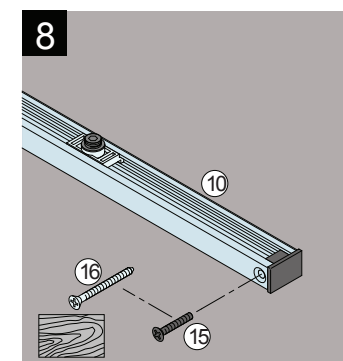

DC340/DC340DA Installation Instructions

ASSA ABLOY

DC340+ G193/G195

CE	Abloy Oy PO Box 108 80101 Joensuu, Finland	04
0432-CPD-0047	EN 1154:1996+A1:2002	4 8 4 1 1 3
Dangerous substances: None		

DC340DA+ G193/G195

CE	Abloy Oy PO Box 108 80101 Joensuu, Finland	13
1162-CPR-0647	EN 1154:1996+A1:2002+AC:2006	4 8 4 2 1 1 3
Dangerous substances: None		

ASSA ABLOY is the global leader in door opening solutions, dedicated to satisfying end-user needs for security, safety and convenience.

ASSA ABLOY

Abloy Oy
P.O.Box 108
80101 Joensuu
FINLAND
Tel.: +358-20 599 2501
Fax: +358-20 599 2209

www.assaabloy.com