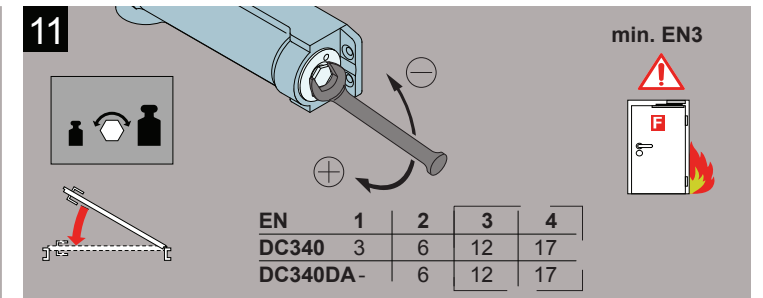

DC340/DC340DA Installation Instructions

ASSA ABLOY

DC340+ G193/G195

CE	Abloy Oy PO Box 108 80101 Joensuu, Finland	04
0432-CPD-0047	EN 1154:1996+A1:2002	4 8 4 1 1 3
Dangerous substances: None		

DC340DA+ G193/G195

CE	Abloy Oy PO Box 108 80101 Joensuu, Finland	13
1162-CPR-0647	EN 1154:1996+A1:2002+AC:2006	4 8 4 2 1 1 3
Dangerous substances: None		

ASSA ABLOY is the global leader in door opening solutions, dedicated to satisfying end-user needs for security, safety and convenience.

ASSA ABLOY

Abloy Oy
P.O.Box 108
80101 Joensuu
FINLAND
Tel.: +358-20 599 2501
Fax: +358-20 599 2209

www.assaabloy.com