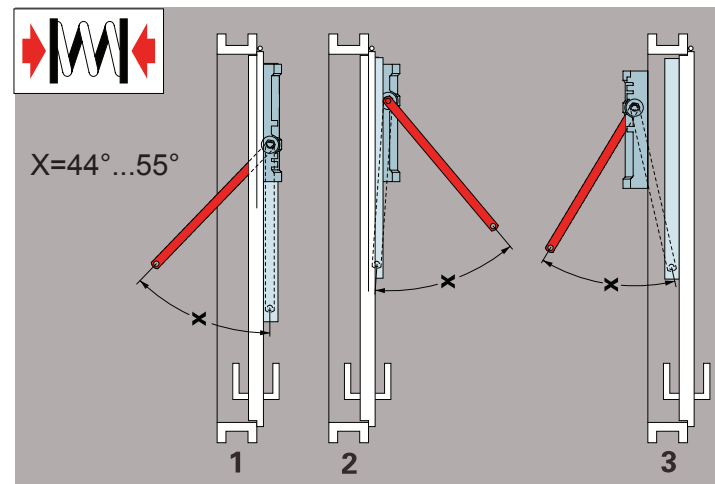

DC340/DC340DA Installation Instructions

ASSA ABLOY

DC340+ G193/G195

CE	Abloy Oy PO Box 108 80101 Joensuu, Finland	04
0432-CPD-0047	EN 1154:1996+A1:2002	4 8 4 1 1 3
Dangerous substances: None		

DC340DA+ G193/G195

CE	Abloy Oy PO Box 108 80101 Joensuu, Finland	13
1162-CPR-0647	EN 1154:1996+A1:2002+AC:2006	4 8 4 2 1 1 3
Dangerous substances: None		

ASSA ABLOY is the global leader in door opening solutions, dedicated to satisfying end-user needs for security, safety and convenience.

ASSA ABLOY

Abloy Oy
P.O.Box 108
80101 Joensuu
FINLAND
Tel.: +358-20 599 2501
Fax: +358-20 599 2209

www.assaabloy.com