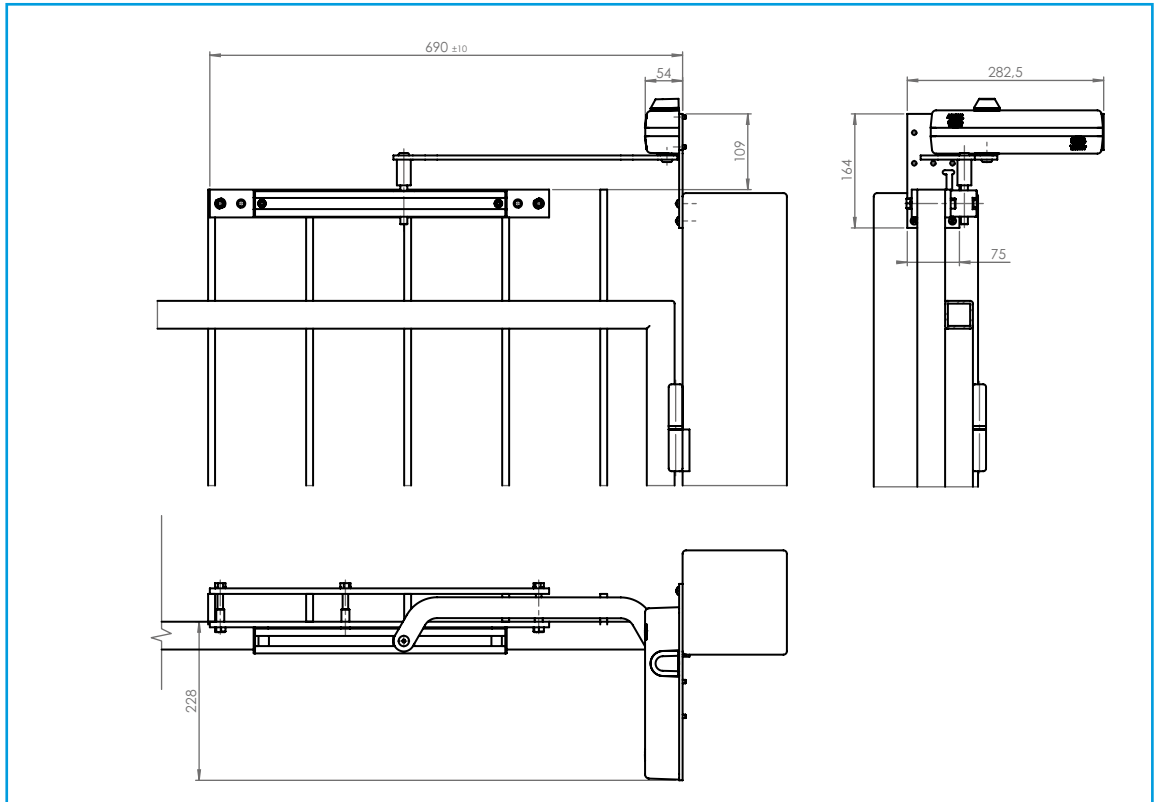

Codice/Code Code/Código	Finitura/Finish Finition/Acabado	Dimensioni/Dimensions Dimensions/Dimensiones	L. Porte/Door L. Porte/Puerta		
ME65I3430	Nero	282,5X54X109	max. 1250	1	5.760
ME65I3400	Argento	282,5X54X109	max. 1250	1	5.760
ME65I34E0	Bianco	282,5X54X109	max. 1250	1	5.760