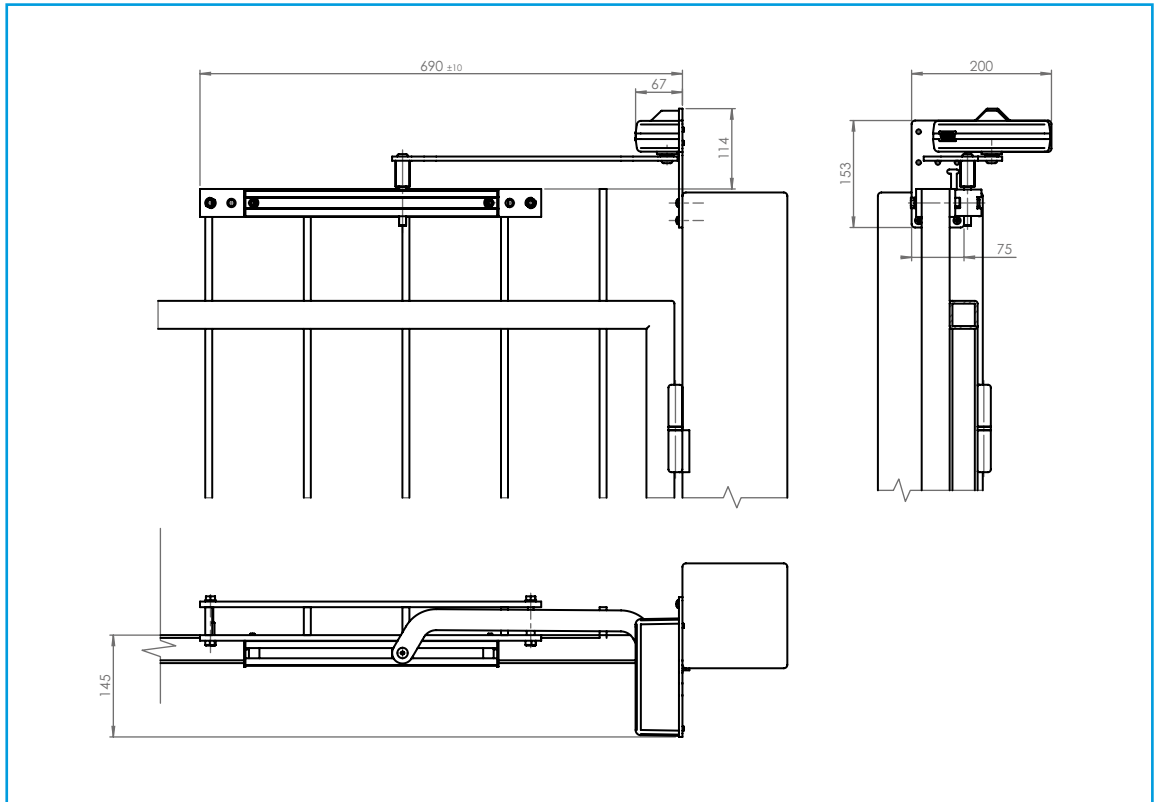

Codice/Code Code/Código	Finitura/Finish Finition/Acabado	Dimensioni/Dimensions Dimensions/Dimensiones	L. Porte/Door L. Porte/Puerta		
ME621143H	Nero	200X67X114	max. 1000	1	5.760
ME621140H	Argento	200X67X114	max. 1000	1	5.760
ME62114EH	Bianco	200X67X114	max. 1000	1	5.760