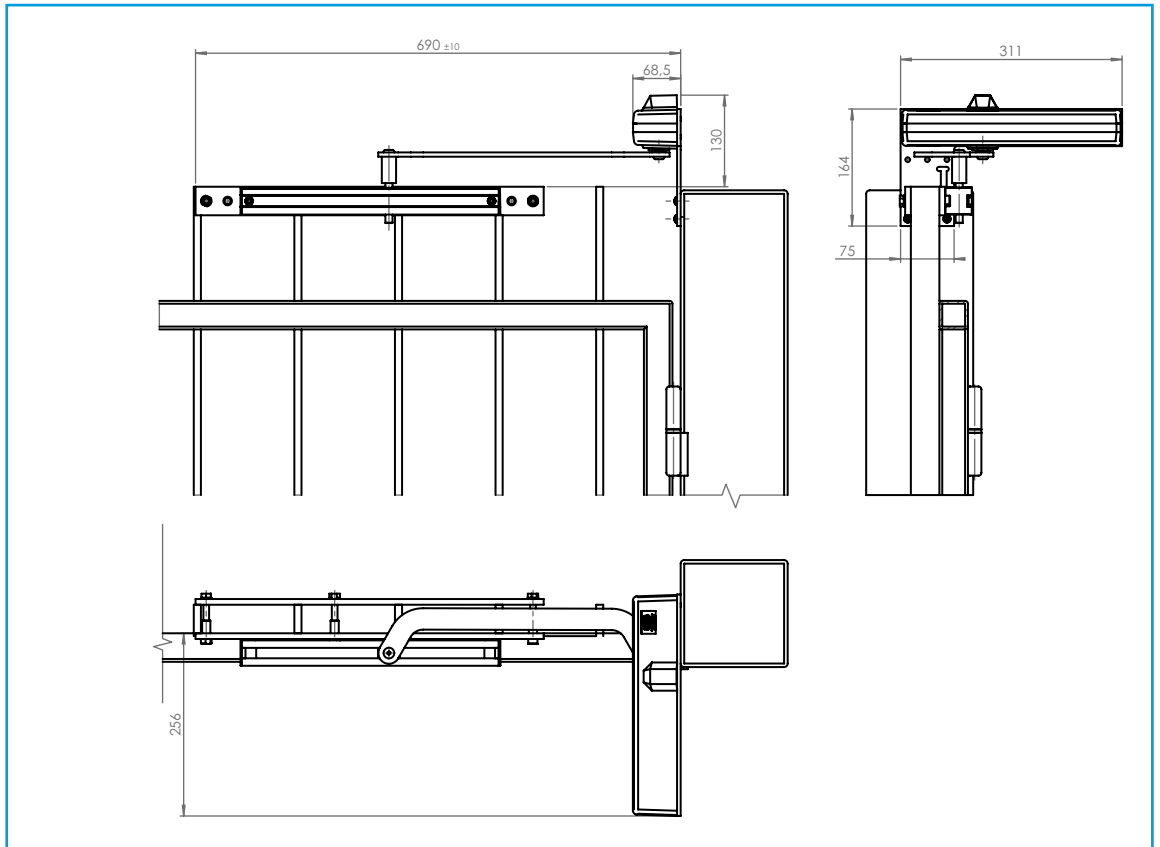

Codice/Code Code/Código	Finitura/Finish Finition/Acabado	Dimensioni/Dimensions Dimensions/Dimensiones	L. Porte/Door L. Porte/Puerta		
ME6810430	Nero	130X68,5X130	max. 1400	1	7.850
ME6810400	Argento	130X68,5X130	max. 1400	1	7.850
ME68104E0	Bianco	130X68,5X130	max. 1400	1	7.850